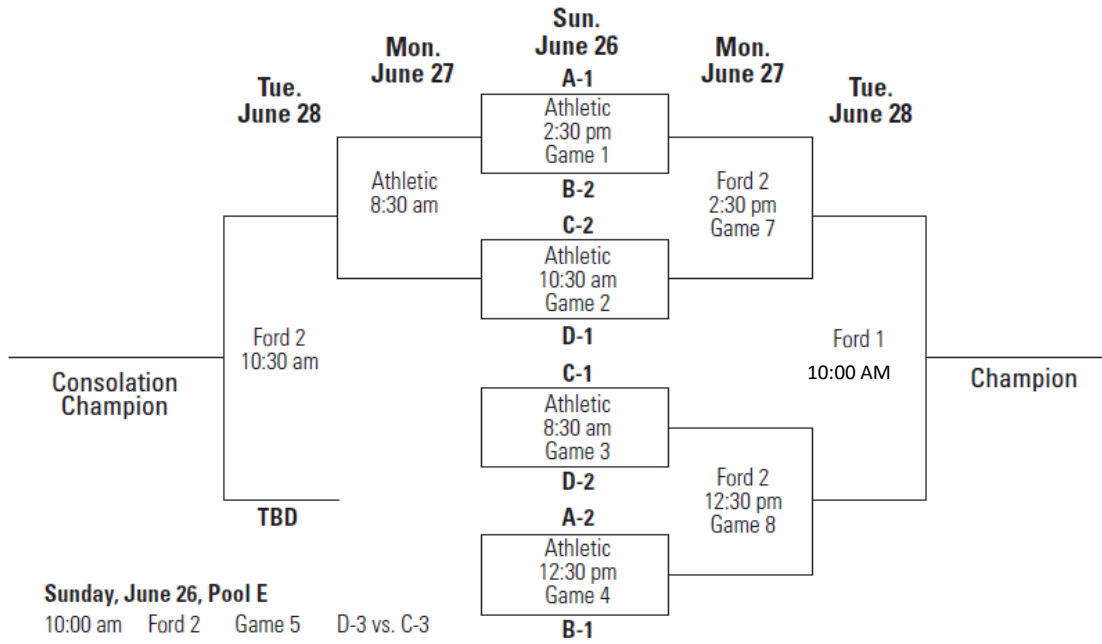

Supermasters Division

Conference A
Elder Statesmen
Generals

Conference B
Moondoggies
Mary's Medicinals
Like a Dog

Conference C
C2C Magic Wands
Middlebury
Sam Adams Boulder

Conference D
Yellow Dog
Princeton BCLF
Navy Old Goats

Saturday, June 25 — Pool Play

Pool Play (except Conference A) consists of two twenty minute running halves.
Sudden death overtime. Ties in pool play go to fewest goals against.

| | | Conference D — Athletic Field | | Conference C — Athletic Field | |
|----------|-------------------|-------------------------------|----------|---|----------------------|
| Time | Visitor | Home | Time | Visitor | Home |
| 8:30 am | Yellow Dog | Navy Old Goats | 11:30 | C2C Magic Wands | Samuel Adams Boulder |
| 9:30 am | Princeton BCLF | Navy Old Goats | 12:30 pm | Middlebury | Samuel Adams Boulder |
| 10:30 am | Yellow Dog | Princeton BCLF | 1:30 pm | C2C Magic Wands | Middlebury |
| | | Conference B — Athletic Field | | Conference A — Ford Field 2, 12 min. quarters stop time | |
| Time | Visitor | Home | Visitor | Home | Home |
| 2:30 pm | Moondoggies | Like a Dog | 12:30 pm | Elder Statesmen | Generals |
| 3:30 pm | Mary's Medicinals | Like a Dog | | | |
| 4:30 pm | Moondoggies | Mary's Medicinals | | | |

Sunday, June 26 – Tuesday, June 28 — Bracket Play

Sunday, June 26, Pool E

10:00 am Ford 2 Game 5 D-3 vs. C-3
11:30 am Ford 2 Game 6 B-3 vs. D-3

Monday, June 27, Pool F

2:30 PM Athletic Game 10 C-3 vs. B-3
D-3, Loser Game 3, Loser Game 4

One team from Loser 3, Loser 4 to play two games - Ford 2 8:30 AM, 10:00

Tuesday, June 28

8:30 am Ford 1 TBD
8:30 am Ford 2 TBD
8:30 AM Athletic TBD
10:00 AM Athletic TBD